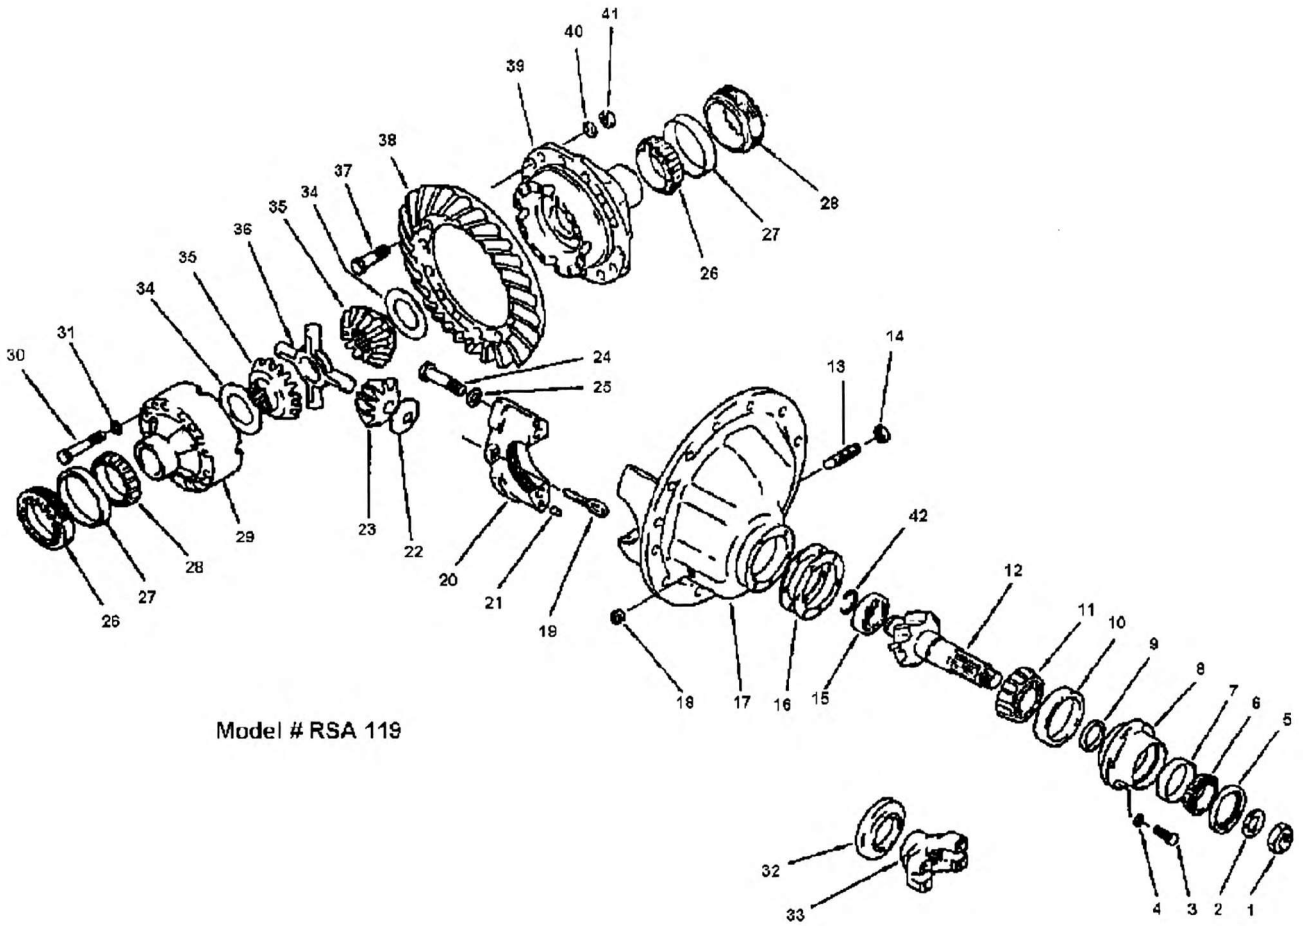

Manitowoc Crane Group

Model # RSA 119